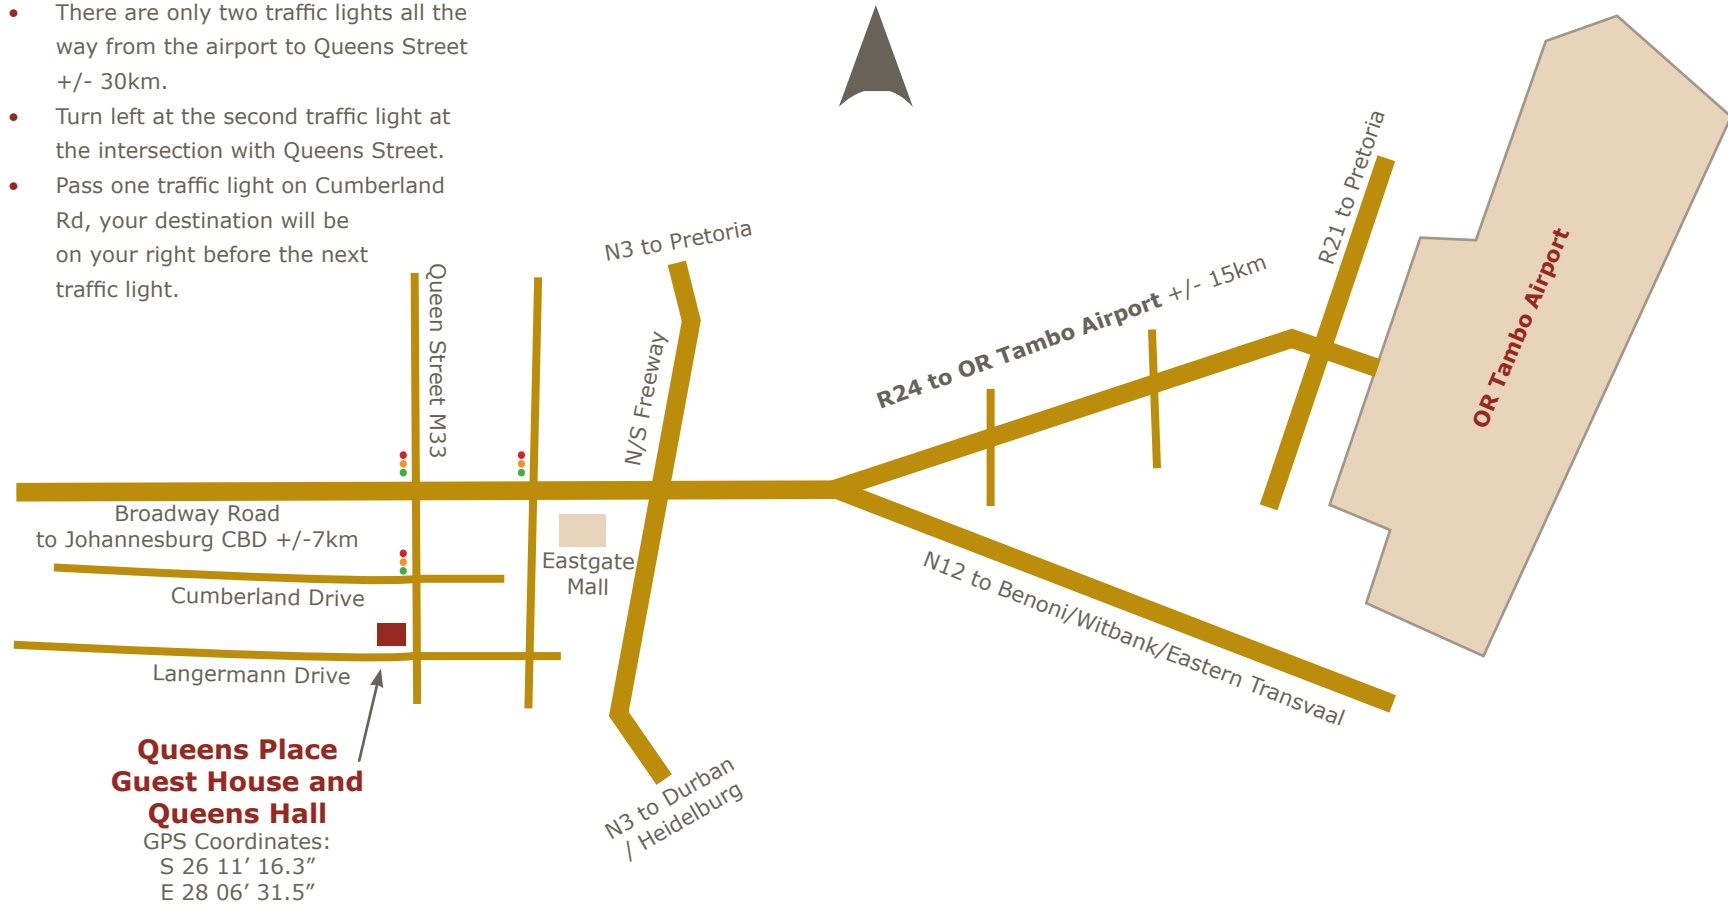

Queens Hall

Conferences & Functions
at Queens Place

Directions from OR Tambo Airport

- Take R24 highway from OR Tambo towards Johannesburg CBD;
- There are only two traffic lights all the way from the airport to Queens Street +/- 30km.
- Turn left at the second traffic light at the intersection with Queens Street.
- Pass one traffic light on Cumberland Rd, your destination will be on your right before the next traffic light.